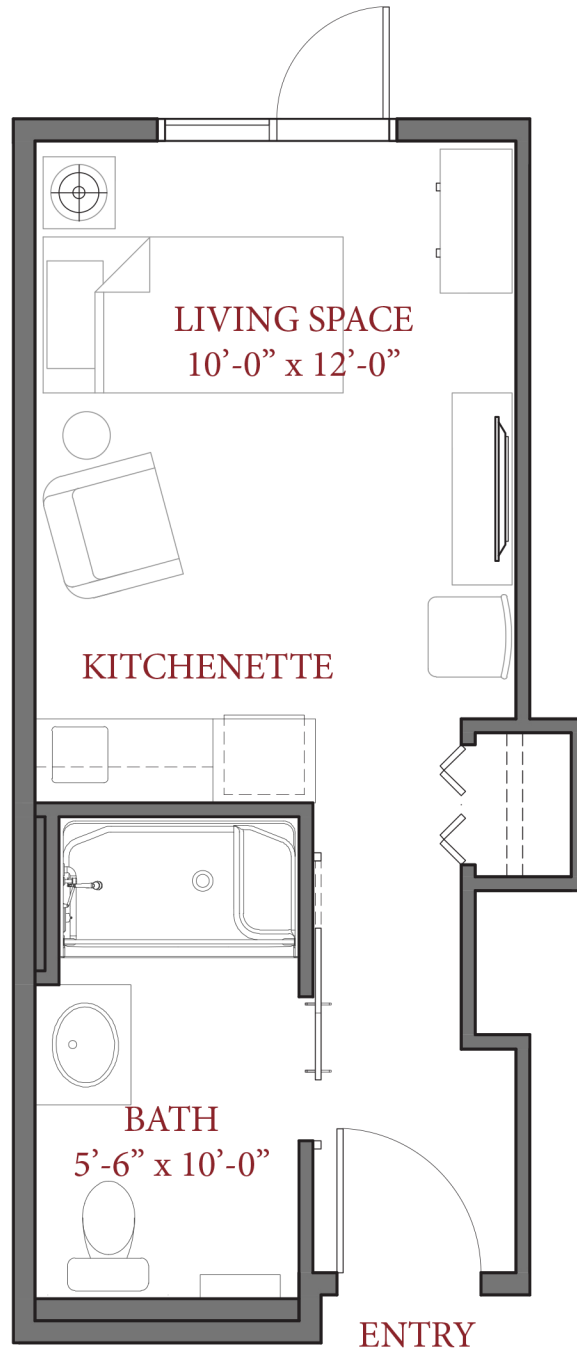

Affordable Studio One

265 SQ FT

1/4" = 1'-0" | L01